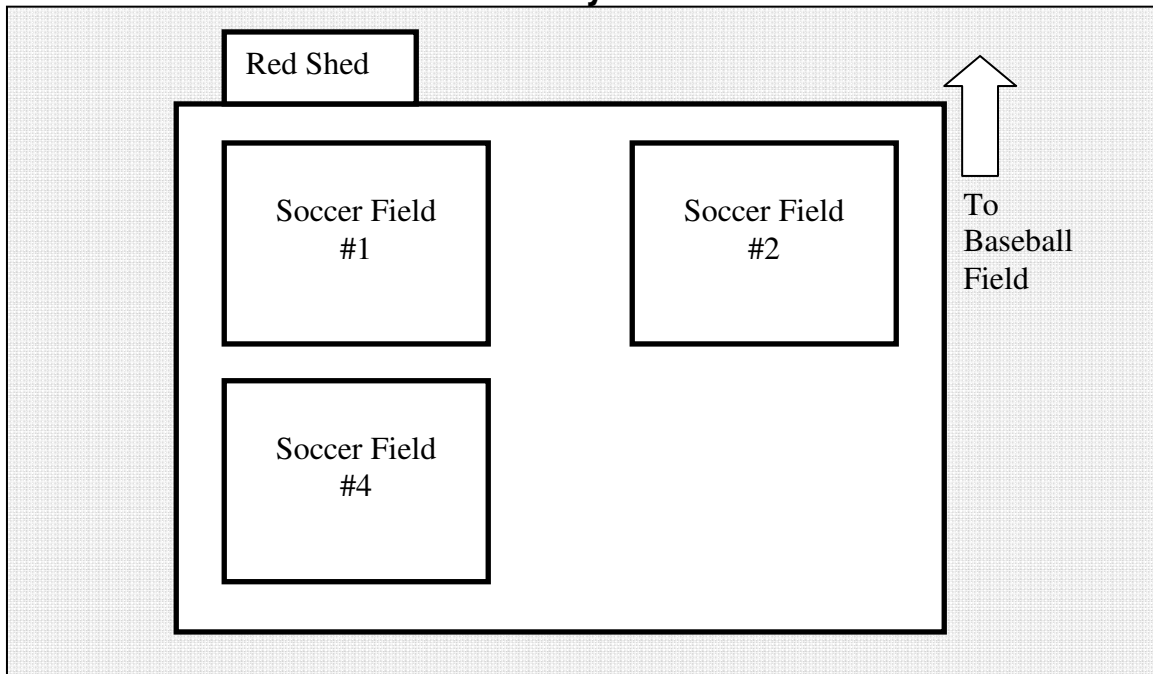

CAROLINA CATHOLIC ATHLETIC ASSOCIATION, Inc.

PARISH ATHLETICS

Spring Baseball 2010

T - Ball and Machine Pitch Practice Schedule

Fun Faith Fellowship

Page 2 -- Cardinals Division = K

Page 3 -- Saints Division = 1st / 2nd Grade

Page 4 -- Knights Division = 3rd / 4th Grade

Soccer Field Layout Reference

Cardinals Practice Schedule				
Week / Day	STMM Baseball Field OUTFIELD	Parish Athletics Field Old-US1		
	5:30	6:00		
Week 1 -- (4/19 – 4/22)				
Monday	Cardinals 1	Cardinals 2		
Tuesday	Cardinals 3	Cardinals 4		
Wednesday	Cardinals 5	Cardinals 6		
Thursday	Open	Open		
Week 2 – (4/26 – 4/29)				
Monday	Cardinals 2	Cardinals 1		
Tuesday	Cardinals 4	Cardinals 3		
Wednesday	Cardinals 6	Cardinals 5		
Thursday	Open	Open		
Week 3 – (5/3 – 5/6)				
Monday	Cardinals 1	Cardinals 2		
Tuesday	Cardinals 3	Cardinals 4		
Wednesday	Cardinals 5	Cardinals 6		
Thursday	Open	Open		
Week 4 – (5/10 – 5/13)				
Monday	Cardinals 2	Cardinals 1		
Tuesday	Cardinals 4	Cardinals 3		
Wednesday	Cardinals 6	Cardinals 5		
Thursday	Open	Open		
			STMM Soccer Field #1	STMM Soccer Field #4
			5:30	5:30
Remaining Weeks (5/17 – 6/24)				
		Monday	Cardinals 1	Cardinals 2
		Tuesday	Cardinals 3	Cardinals 4
		Wednesday	Cardinals 5	Cardinals 6
		Thursday	Open	Open