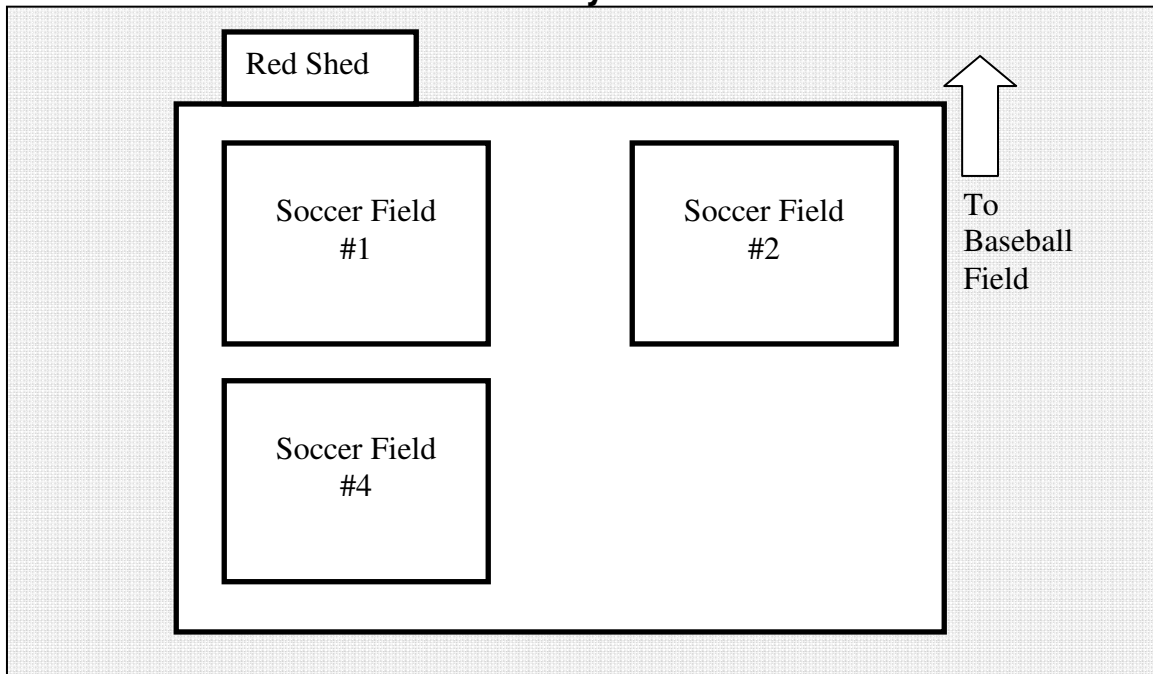

CAROLINA CATHOLIC ATHLETIC ASSOCIATION, Inc.

PARISH ATHLETICS

Spring Baseball 2010

T - Ball and Machine Pitch Practice Schedule

Fun Faith Fellowship

Page 2 -- Cardinals Division = K

Page 3 -- Saints Division = 1st / 2nd Grade

Page 4 -- Knights Division = 3rd / 4th Grade

Soccer Field Layout Reference

Cardinals Practice Schedule				
Week / Day	STMM Baseball Field OUTFIELD	Parish Athletics Field Old-US1		
	5:30	6:00		
Week 1 -- (4/19 – 4/22)				
Monday	Cardinals 1	Cardinals 2		
Tuesday	Cardinals 3	Cardinals 4		
Wednesday	Cardinals 5	Cardinals 6		
Thursday	Open	Open		
Week 2 – (4/26 – 4/29)				
Monday	Cardinals 2	Cardinals 1		
Tuesday	Cardinals 4	Cardinals 3		
Wednesday	Cardinals 6	Cardinals 5		
Thursday	Open	Open		
Week 3 – (5/3 – 5/6)				
Monday	Cardinals 1	Cardinals 2		
Tuesday	Cardinals 3	Cardinals 4		
Wednesday	Cardinals 5	Cardinals 6		
Thursday	Open	Open		
Week 4 – (5/10 – 5/13)				
Monday	Cardinals 2	Cardinals 1		
Tuesday	Cardinals 4	Cardinals 3		
Wednesday	Cardinals 6	Cardinals 5		
Thursday	Open	Open		
			STMM Soccer Field #1	STMM Soccer Field #4
			5:30	5:30
Remaining Weeks (5/17 – 6/24)				
			Monday	Cardinals 1
			Tuesday	Cardinals 3
			Wednesday	Cardinals 5
			Thursday	Open
				Cardinals 2
				Cardinals 4
				Cardinals 6
				Open